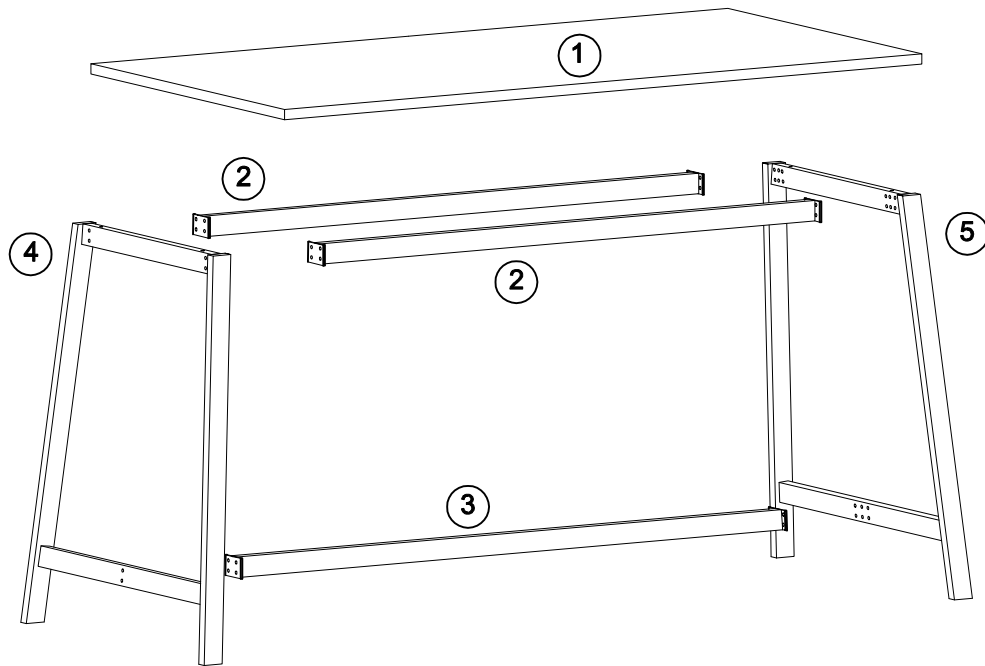

Part Name

1 1PC	2 2PCS
3 1PC	4 1PC
5 1PC	

A M6×35mm 12PCS	B M6×60mm 10PCS	C M6×15mm 24PCS	D 12PCS	E 4PCS
F 12PCS	G 4mm 1PC